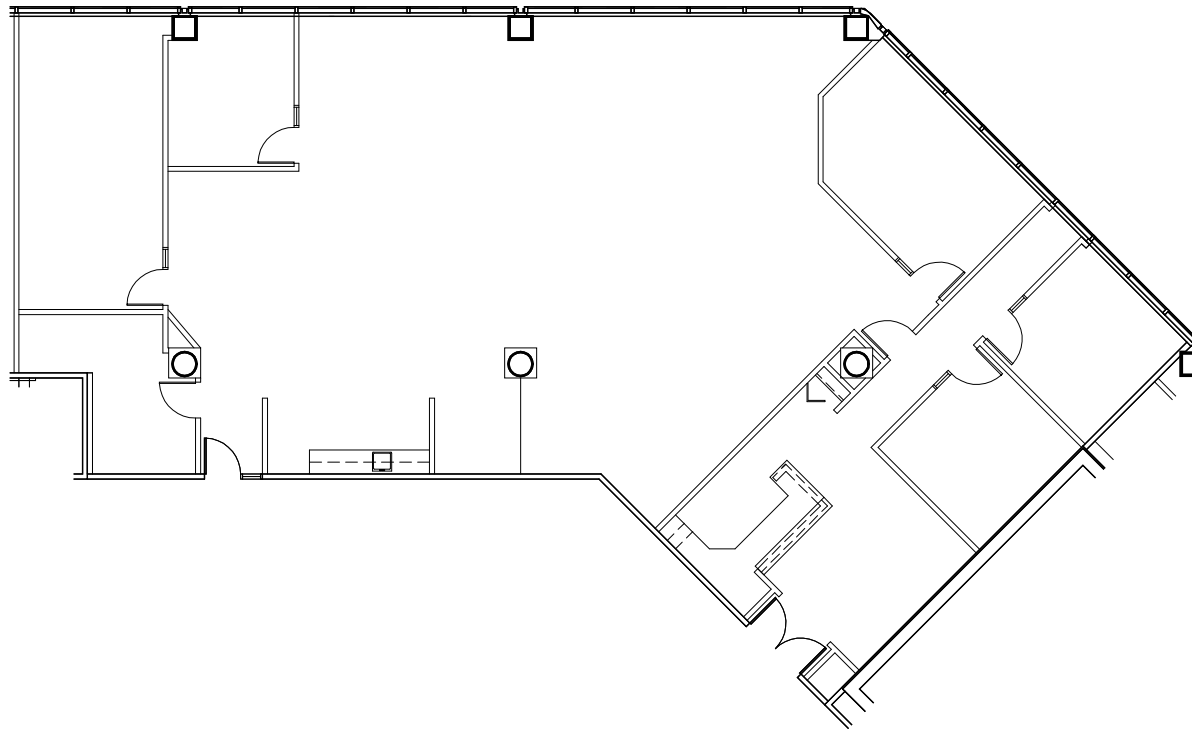

LOCATION KEY

SUITE: 735

AREA: 4,261 R.S.F.

7-27-12

SCALE: 1/16" = 1'-0"

MANAGED BY:  
**Hines**

OWNED BY:  
**ICM**  
Realty Group LLC

LEASED BY:  
**CBRE**